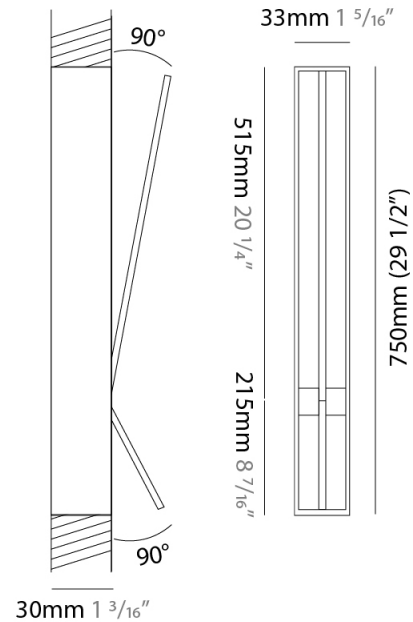

PROJECT
TYPE
SPECIFIER
QUANTITY
DATE

SPILLO 2 ROD RECESSED

D46026- -

base number   Color   Finish
Temperature   Options

1. To build a product code in our configurator select the specify button on the base model # product page
2. To build a manual product code on this datasheet choose from the options listed below in blue font and add the suffix to the base model #

GENERAL

Series: Spillo
Subseries: Spillo 2 Rod
Brand: Icone
Division: Design
Mounting Type: Recessed
Mounting Location: Wall
Subcategory: Ambient

PHYSICAL

Shape: Rectangle
Width (mm): 33
Width (in): 1 ⁵/₁₆
Height (mm): 750
Height (in): 29 ¹/₂
Min. Recessing Depth (mm): 30
Min. Recessing Depth (in): 1 ³/₁₆
Light Distribution: Adjustable
Fixture Finish: WHI / BLK / CHR / BGD
Fixture Material: Brass

ELECTRICAL

Lamp Type: LED
Total Output Wattage (W): 9.24
Dimming: 0-10V Dimming
Driver Included: No
Driver Location: Remote
Driver Type: Constant Voltage - 120Vac
Driver Class: Class 2
Input Voltage (V): 120 - 277
Output Voltage (V): 12
Upon Request: (Not included, see components) 0-10Vdc dimming / 277Vac

LED

Color Temperature (°K): 2700 / 3000
Nominal Lumen (lm): 770
CRI: >90 CRI
Lamp Life (hrs): 50000

OPTICAL

Adjustability: Tilt 90°

RATINGS AND CERTIFICATIONS

Certified By: Certified for North American Standards
IP rating: IP20