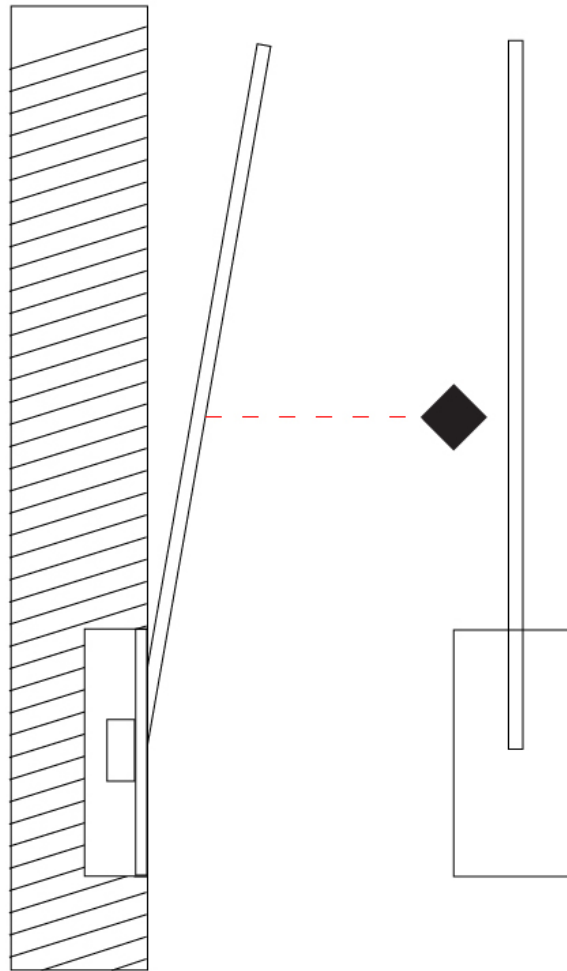

SPILLO 1 ROD RECESSED

D46012-

PROJECT _____

TYPE _____

SPECIFIER _____

QUANTITY _____

DATE _____

D