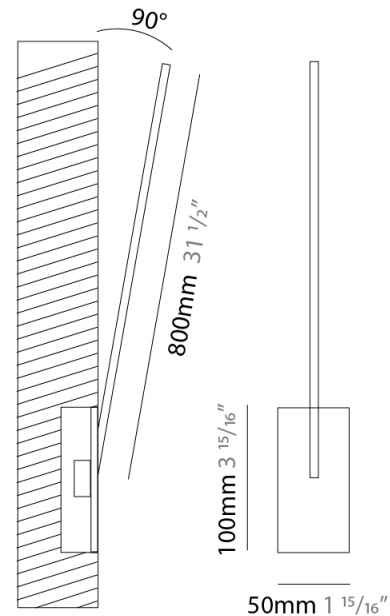

PROJECT
TYPE
SPECIFIER
QUANTITY
DATE

SPILLO 1 ROD RECESSED

D46018- -
base number   Color   Finish
                          Temperature   Options

1. To build a product code in our configurator select the specify button on the base model # product page
2. To build a manual product code on this datasheet choose from the options listed below in blue font and add the suffix to the base model #

GENERAL

Series: Spillo
Subseries: Spillo 1 Rod
Brand: Icone
Division: Design
Mounting Type: Recessed
Mounting Location: Wall
Subcategory: Ambient

PHYSICAL

Shape: Rectangle
Width (mm): 50
Width (in): 1 ¹⁵/₁₆
Height (mm): 800
Height (in): 31 ¹/₂
Light Distribution: Adjustable
Fixture Finish: WHI / BLK / CHR / BGD
Fixture Material: Brass

ELECTRICAL

Lamp Type: LED
Total Output Wattage (W): 10.56
Dimming: 0-10V Dimming
Driver Included: No
Driver Location: Remote
Driver Type: Constant Voltage - 120Vac
Driver Class: Class 2
Input Voltage (V): 120
Output Voltage (V): 12
Upon Request: (Not included, see components) 0-10Vdc dimming / 277Vac

LED

Color Temperature (°K): 2700 / 3000
Nominal Lumen (lm): 880
CRI: >90 CRI
Lamp Life (hrs): 50000

OPTICAL

Adjustability: Tilt 120°

RATINGS AND CERTIFICATIONS

Certified By: Certified for North American Standards
IP rating: IP20