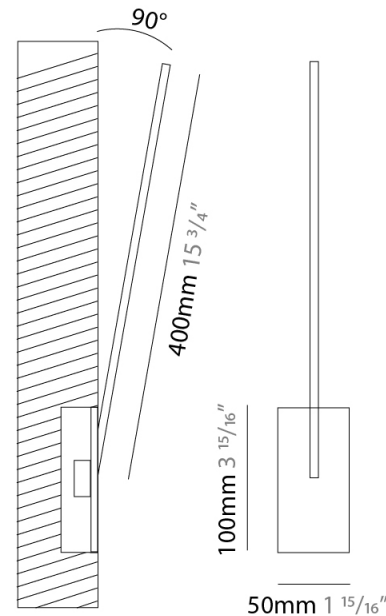

PROJECT
TYPE
SPECIFIER
QUANTITY
DATE

SPILLO 1 ROD RECESSED

D46014- -
base number   Color   Finish
                         Temperature   Options

1. To build a product code in our configurator select the specify button on the base model # product page
2. To build a manual product code on this datasheet choose from the options listed below in blue font and add the suffix to the base model #

GENERAL

Series: Spillo
Subseries: Spillo 1 Rod
Brand: Icone
Division: Design
Mounting Type: Recessed
Mounting Location: Wall
Subcategory: Ambient

PHYSICAL

Shape: Rectangle
Width (mm): 50
Width (in): 1 15/16
Height (mm): 400
Height (in): 15 3/4
Light Distribution: Adjustable
Fixture Finish: WHI / BLK / CHR / BGD
Fixture Material: Brass

ELECTRICAL

Lamp Type: LED
Total Output Wattage (W): 4.8
Dimming: 0-10V Dimming
Driver Included: No
Driver Location: Remote
Driver Type: Constant Voltage - 120Vac
Driver Class: Class 2
Input Voltage (V): 120
Output Voltage (V): 12
Upon Request: (Not included, see components) 0-10Vdc dimming / 277Vac

LED

Color Temperature (°K): 2700 / 3000
Nominal Lumen (lm): 440
CRI: >90 CRI
Lamp Life (hrs): 50000

OPTICAL

Adjustability: Tilt 120°

RATINGS AND CERTIFICATIONS

Certified By: Certified for North American Standards
IP rating: IP20