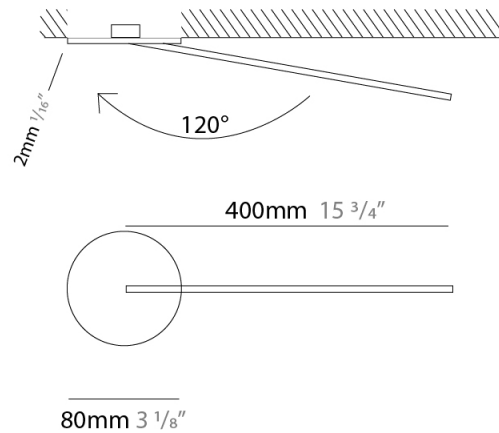

PROJECT
TYPE
SPECIFIER
QUANTITY
DATE

SPILLO 1 ROD ROUND BASE RECESSED

D46022- -
base number   Color   Finish
                         Temperature   Options

1. To build a product code in our configurator select the specify button on the base model # product page
2. To build a manual product code on this datasheet choose from the options listed below in blue font and add the suffix to the base model #

GENERAL

Series: Spillo
Subseries: Spillo 1 Rod Round Base
Brand: Icone
Division: Design
Mounting Type: Recessed
Mounting Location: Wall
Subcategory: Ambient

PHYSICAL

Shape: Rectangle
Width (mm): 50
Width (in): 1 ¹⁵/₁₆
Height (mm): 400
Height (in): 15 ³/₄
Light Distribution: Adjustable
Fixture Finish: WHI / BLK / CHR / BGD
Fixture Material: Brass

ELECTRICAL

Lamp Type: LED
Total Output Wattage (W): 4.8
Dimming: 0-10V Dimming
Driver Included: No
Driver Location: Remote
Driver Type: Constant Voltage - 120Vac
Driver Class: Class 2
Input Voltage (V): 120
Output Voltage (V): 12
Upon Request: (Not included, see components) 0-10Vdc dimming / 277Vac

LED

Color Temperature (°K): 2700 / 3000
Nominal Lumen (lm): 440
CRI: >90 CRI
Lamp Life (hrs): 50000

OPTICAL

Adjustability: Tilt 120°

RATINGS AND CERTIFICATIONS

Certified By: Certified for North American Standards
IP rating: IP20