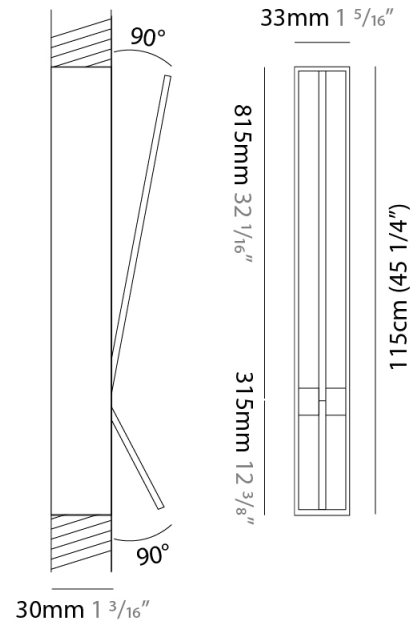

PROJECT	_____
TYPE	_____
SPECIFIER	_____
QUANTITY	_____
DATE	_____

SPILLO 2 ROD RECESSED

D46027- _____ - _____

base number   Color   Finish
_____   Temperature   Options

1. To build a product code in our configurator select the specify button on the base model # product page
2. To build a manual product code on this datasheet choose from the options listed below in blue font and add the suffix to the base model #

GENERAL

Series: Spillo
Subseries: Spillo 2 Rod
Brand: Icone
Division: Design
Mounting Type: Recessed
Mounting Location: Wall
Subcategory: Ambient

PHYSICAL

Shape: Rectangle
Width (mm): 33
Width (in): 1 ⁵/₁₆
Height (mm): 1150
Height (in): 45 ¹/₄
Min. Recessing Depth (mm): 30
Min. Recessing Depth (in): 1 ³/₁₆
Light Distribution: Adjustable
Fixture Finish: WHI / BLK / CHR / BGD
Fixture Material: Brass

ELECTRICAL

Lamp Type: LED
Total Output Wattage (W): 14.52
Dimming: 0-10V Dimming
Driver Included: No
Driver Location: Remote
Driver Type: Constant Voltage - 120Vac
Driver Class: Class 2
Input Voltage (V): 120 - 277
Output Voltage (V): 12
Upon Request: (Not included, see components) 0-10Vdc dimming / 277Vac

LED

Color Temperature (°K): 2700 / 3000
Nominal Lumen (lm): 1210
CRI: >90 CRI
Lamp Life (hrs): 50000

OPTICAL

Adjustability: Tilt 90°

RATINGS AND CERTIFICATIONS

Certified By: Certified for North American Standards
IP rating: IP20