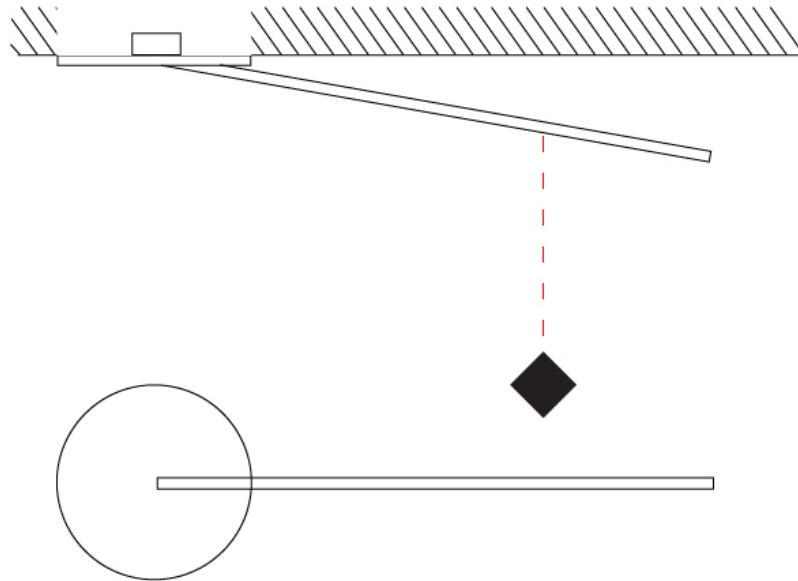

SPILO 1 ROD RECESSED

D46021-

PROJECT _____

TYPE _____

SPECIFIER _____

QUANTITY _____

DATE _____

D