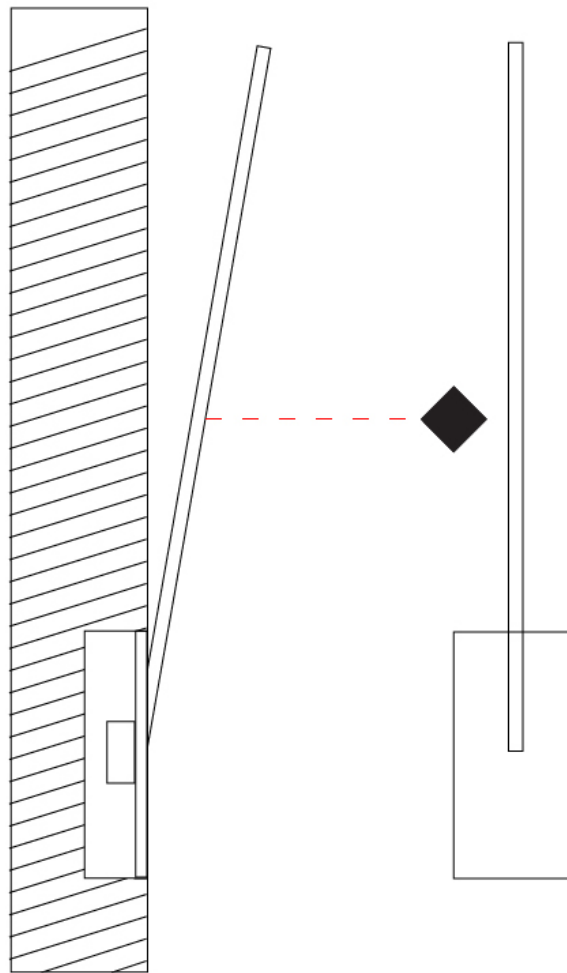

SPILLO 1 ROD RECESSED

D46018-

PROJECT _____

TYPE _____

SPECIFIER _____

QUANTITY _____

DATE _____

D