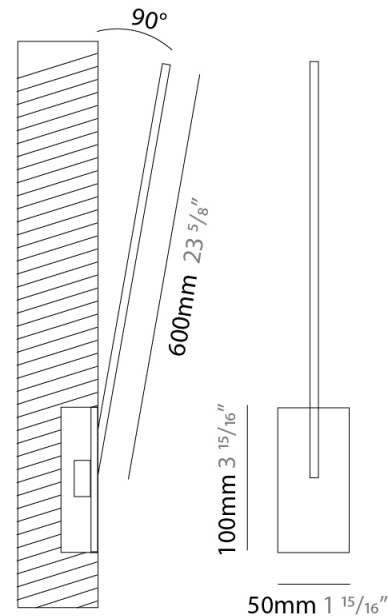

PROJECT	_____
TYPE	_____
SPECIFIER	_____
QUANTITY	_____
DATE	_____

SPILLO 1 ROD RECESSED

D46016- _____ - _____
base number   Color   Finish
                                         Temperature   Options

1. To build a product code in our configurator select the specify button on the base model # product page
2. To build a manual product code on this datasheet choose from the options listed below in blue font and add the suffix to the base model #

GENERAL

Series: Spillo
Subseries: Spillo 1 Rod
Brand: Icone
Division: Design
Mounting Type: Recessed
Mounting Location: Wall
Subcategory: Ambient

PHYSICAL

Shape: Rectangle
Width (mm): 50
Width (in): 1 ¹⁵/₁₆
Height (mm): 600
Height (in): 23 ⁵/₈
Light Distribution: Adjustable
Fixture Finish: WHI / BLK / CHR / BGD
Fixture Material: Brass

ELECTRICAL

Lamp Type: LED
Total Output Wattage (W): 7.92
Dimming: 0-10V Dimming
Driver Included: No
Driver Location: Remote
Driver Type: Constant Voltage - 120Vac
Driver Class: Class 2
Input Voltage (V): 120
Output Voltage (V): 12
Upon Request: (Not included, see components) 0-10Vdc dimming / 277Vac

LED

Color Temperature (°K): 2700 / 3000
Nominal Lumen (lm): 660
CRI: >90 CRI
Lamp Life (hrs): 50000

OPTICAL

Adjustability: Tilt 120°

RATINGS AND CERTIFICATIONS

Certified By: Certified for North American Standards
IP rating: IP20