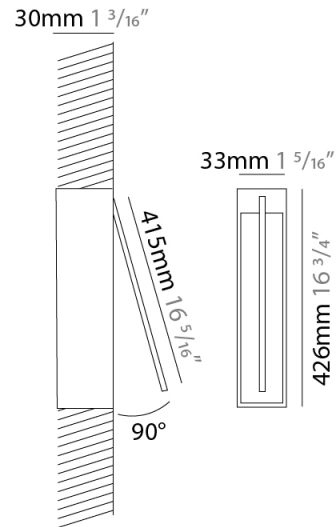

SPILLO 1 ROD RECESSED

D46006- -

base number
Color   Temperature   Finish   Options

1. To build a product code in our configurator select the specify button on the base model # product page
2. To build a manual product code on this datasheet choose from the options listed below in blue font and add the suffix to the base model #

GENERAL

Series: Spillo
Subseries: Spillo 1 Rod
Brand: Icone
Division: Design
Mounting Type: Recessed
Mounting Location: Wall
Subcategory: Ambient

PHYSICAL

Shape: Rectangle
Width (mm): 33
Width (in): 1 ⁵/₁₆
Height (mm): 426
Height (in): 16 ³/₄
Min. Recessing Depth (mm): 30
Min. Recessing Depth (in): 1 ³/₁₆
Light Distribution: Adjustable
Fixture Finish: WHI / BLK / CHR / BGD
Fixture Material: Brass

ELECTRICAL

Lamp Type: LED
Total Output Wattage (W): 4.8
Dimming: 0-10V Dimming
Driver Included: No
Driver Location: Remote
Driver Type: Constant Voltage - 120Vac
Driver Class: Class 2
Input Voltage (V): 120
Output Voltage (V): 12
Upon Request: (Not included, see components) 0-10Vdc dimming / 277Vac

LED

Color Temperature (°K): 2700 / 3000
Nominal Lumen (lm): 440
CRI: >90 CRI
Lamp Life (hrs): 50000

OPTICAL

Adjustability: Tilt 120°

RATINGS AND CERTIFICATIONS

Certified By: Certified for North American Standards
IP rating: IP20

PROJECT
TYPE
SPECIFIER
QUANTITY
DATE