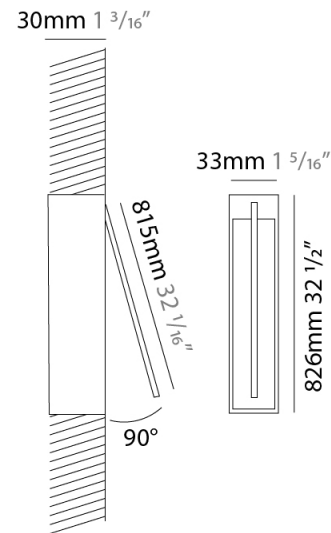

PROJECT	_____
TYPE	_____
SPECIFIER	_____
QUANTITY	_____
DATE	_____

SPILLO 1 ROD RECESSED

D46009- _____ - _____
base number   Color   Finish
                         Temperature   Options

1. To build a product code in our configurator select the specify button on the base model # product page
2. To build a manual product code on this datasheet choose from the options listed below in blue font and add the suffix to the base model #

GENERAL

Series: Spillo
Subseries: Spillo 1 Rod
Brand: Icone
Division: Design
Mounting Type: Recessed
Mounting Location: Wall
Subcategory: Ambient

PHYSICAL

Shape: Rectangle
Width (mm): 33
Width (in): 1 ⁵/₁₆
Height (mm): 826
Height (in): 32 ¹/₂
Min. Recessing Depth (mm): 30
Min. Recessing Depth (in): 1 ³/₁₆
Light Distribution: Adjustable
Fixture Finish: WHI / BLK / CHR / BGD
Fixture Material: Brass

ELECTRICAL

Lamp Type: LED
Total Output Wattage (W): 10.56
Dimming: 0-10V Dimming
Driver Included: No
Driver Location: Remote
Driver Type: Constant Voltage - 120Vac
Driver Class: Class 2
Input Voltage (V): 120
Output Voltage (V): 12
Upon Request: (Not included, see components) 0-10Vdc dimming / 277Vac

LED

Color Temperature (°K): 2700 / 3000
Nominal Lumen (lm): 880
CRI: >90 CRI
Lamp Life (hrs): 50000

OPTICAL

Adjustability: Tilt 120°

RATINGS AND CERTIFICATIONS

Certified By: Certified for North American Standards
IP rating: IP20