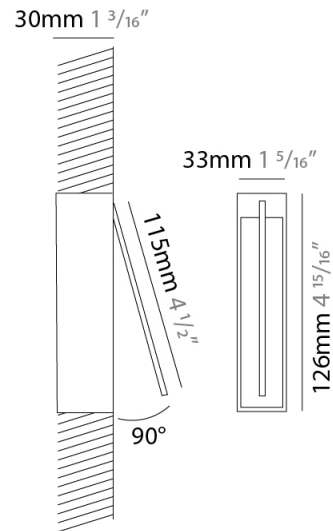

SPILLO 1 ROD RECESSED

D46003- -

base number
Color   Temperature   Finish   Options

1. To build a product code in our configurator select the specify button on the base model # product page
2. To build a manual product code on this datasheet choose from the options listed below in blue font and add the suffix to the base model #

GENERAL

Series: Spillo
Subseries: Spillo 1 Rod
Brand: Icone
Division: Design
Mounting Type: Recessed
Mounting Location: Wall
Subcategory: Ambient

PHYSICAL

Shape: Rectangle
Width (mm): 33
Width (in): 1 ⁵/₁₆
Height (mm): 126
Height (in): 4 ¹⁵/₁₆
Min. Recessing Depth (mm): 30
Min. Recessing Depth (in): 1 ³/₁₆
Light Distribution: Adjustable
[Fixture Finish: WHI / BLK / CHR / BGD](#)
Fixture Material: Brass

ELECTRICAL

Lamp Type: LED
Total Output Wattage (W): 1.32
Dimming: 0-10V Dimming
Driver Included: No
Driver Location: Remote
Driver Type: Constant Voltage - 120 / 277Vac
Driver Class: Class 2
Input Voltage (V): 120 - 277
Output Voltage (V): 12
Upon Request: (Not included, see components) 0-10Vdc dimming / 277Vac

LED

[Color Temperature (°K): 2700 / 3000](#)
Nominal Lumen (lm): 110
CRI: >90 CRI
Lamp Life (hrs): 50000

OPTICAL

Adjustability: Tilt 120°

RATINGS AND CERTIFICATIONS

Certified By: Certified for North American Standards
IP rating: IP20